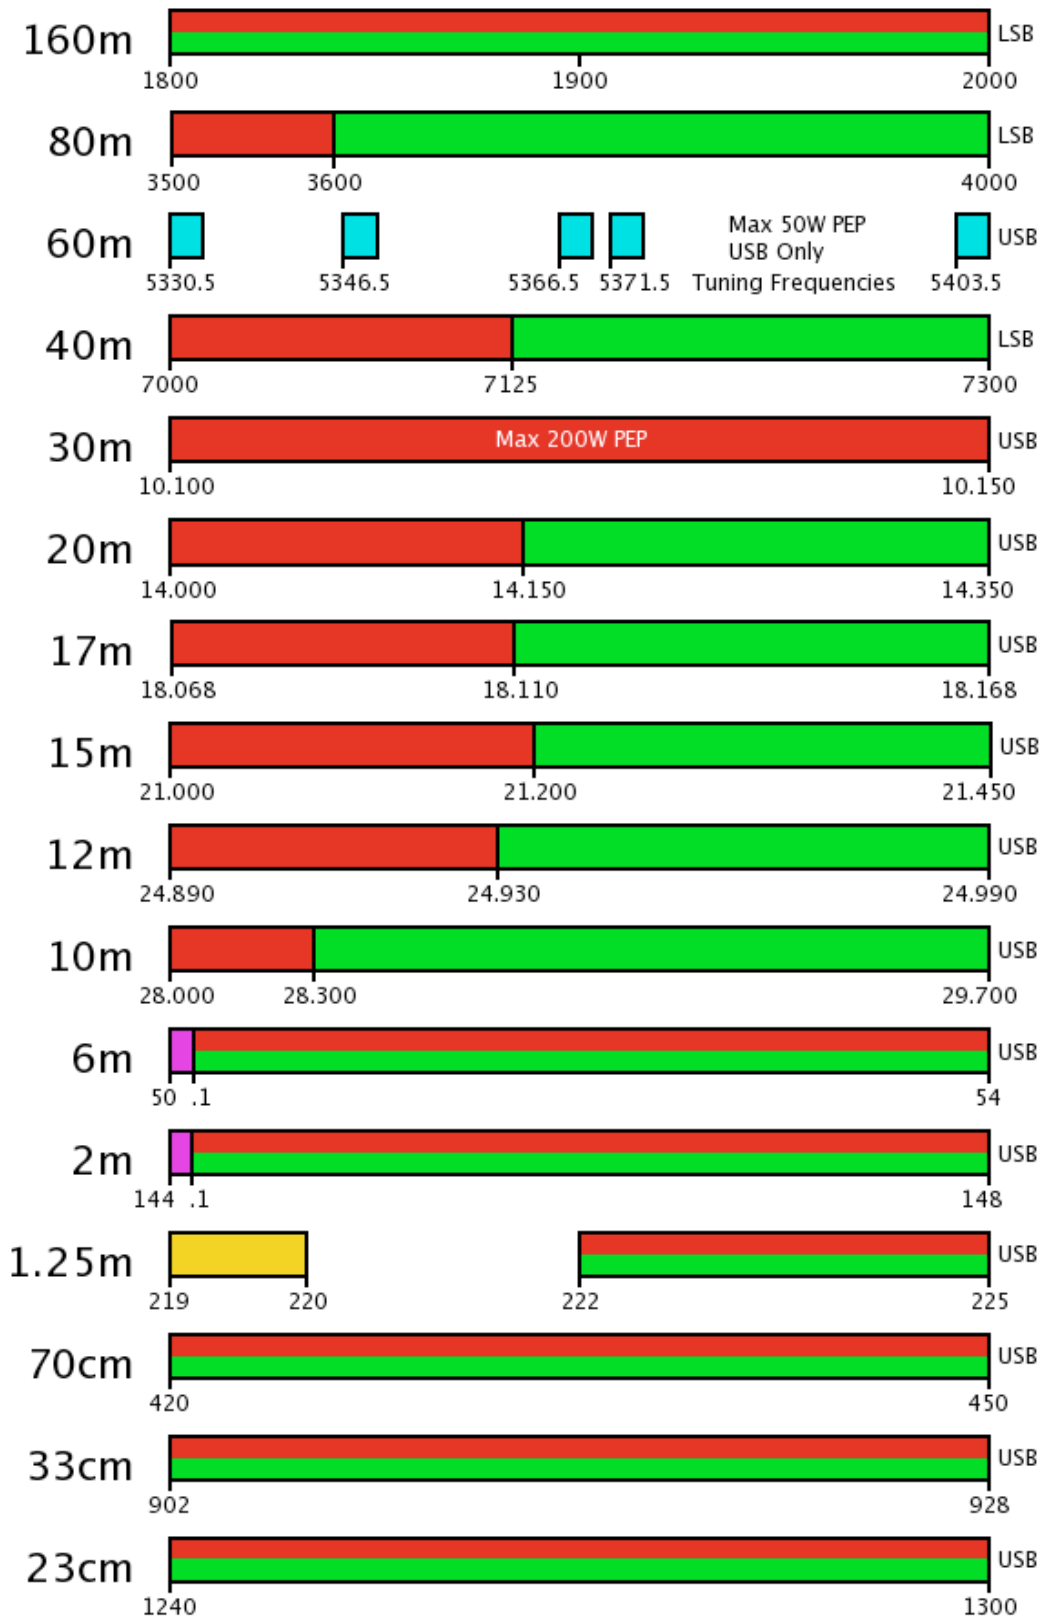

# Band Plan – Extra Class

John M. Simpson KG4ZOW 2007-02-23

 CW Only	 USB Phone only	2300-2310	10.0-10.5	122.25-123.0
 CW,RTTY,Data	 Fixed DMFS only	2390-2450	24.0-24.25	134-141
 Phone,Image		3300-3500	47.0-47.2	241-250
		5650-5925	76.0-81.0	275+